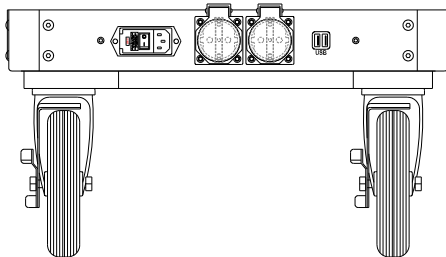

Accessories (Cont.):

- Mag LCD Tilter Head Pin Adapter (**MAG-LCD MR-04**) \$ 48.00
- Mini Flight Case Cart Hi/Lo Hat Holder (**TR-06 MINI O**) \$ 230.00
- Mini Flight Case Cart Steadi-Cam Riser Unit (**TR-06 MINI SPR**) \$ 675.00
- Mini Flight Case Cart Steadi-Cam Vest Holder (**TR-06 MINI SV**) \$ 235.00
- Mini Flight Case Cart 16" Keyboard Tray (**TR-06 MINI K**) \$ 80.00
- Mag Mic Boom Grip & Base with Locking System (Large) (**MAG-R4 LK-X**) \$ 85.00
- Mag Mic Boom Grip & Base with Locking System (Small) (**MAG-R2 LK-X**) \$ 80.00
- Mag Umbrella (Black, White, Red) (**MAG-U**) \$ 260.00
- Mag DIT HD Tent (**MAG-U HD**) \$ 1,075.00
- Mag Umbrella Holder (**MAG-UH**) \$ 85.00
- Mag 3" Cable Holder (**MAG-CH3**) \$ 19.50
- Mag 6" Cable Holder (**MAG-CH6**) \$ 22.00
- Mag Cup Holder (**MAG-Q CH**) \$ 45.00
- Mag Foldable Cup Holder (**MAG-Q CHF**) \$ 28.00

* Universal AC Outlets will work in the following countries: United States, Europe, United Kingdom, Australia, New Zealand Japan, Korea and many others.

Wheels and Upright Poles stored for shipping

Upright Pole Locking System Close-up

Quick Release Wheels with Safety Lock

TR-06 MINI with (3) *Universal AC Outlets

TR-06 MINI with (2) *Universal AC Outlets & (2) USB

TR-06 MINI with (2) Standard AC Outlets

TR-06 MINI with (2) Standard AC Outlets & (2) USB