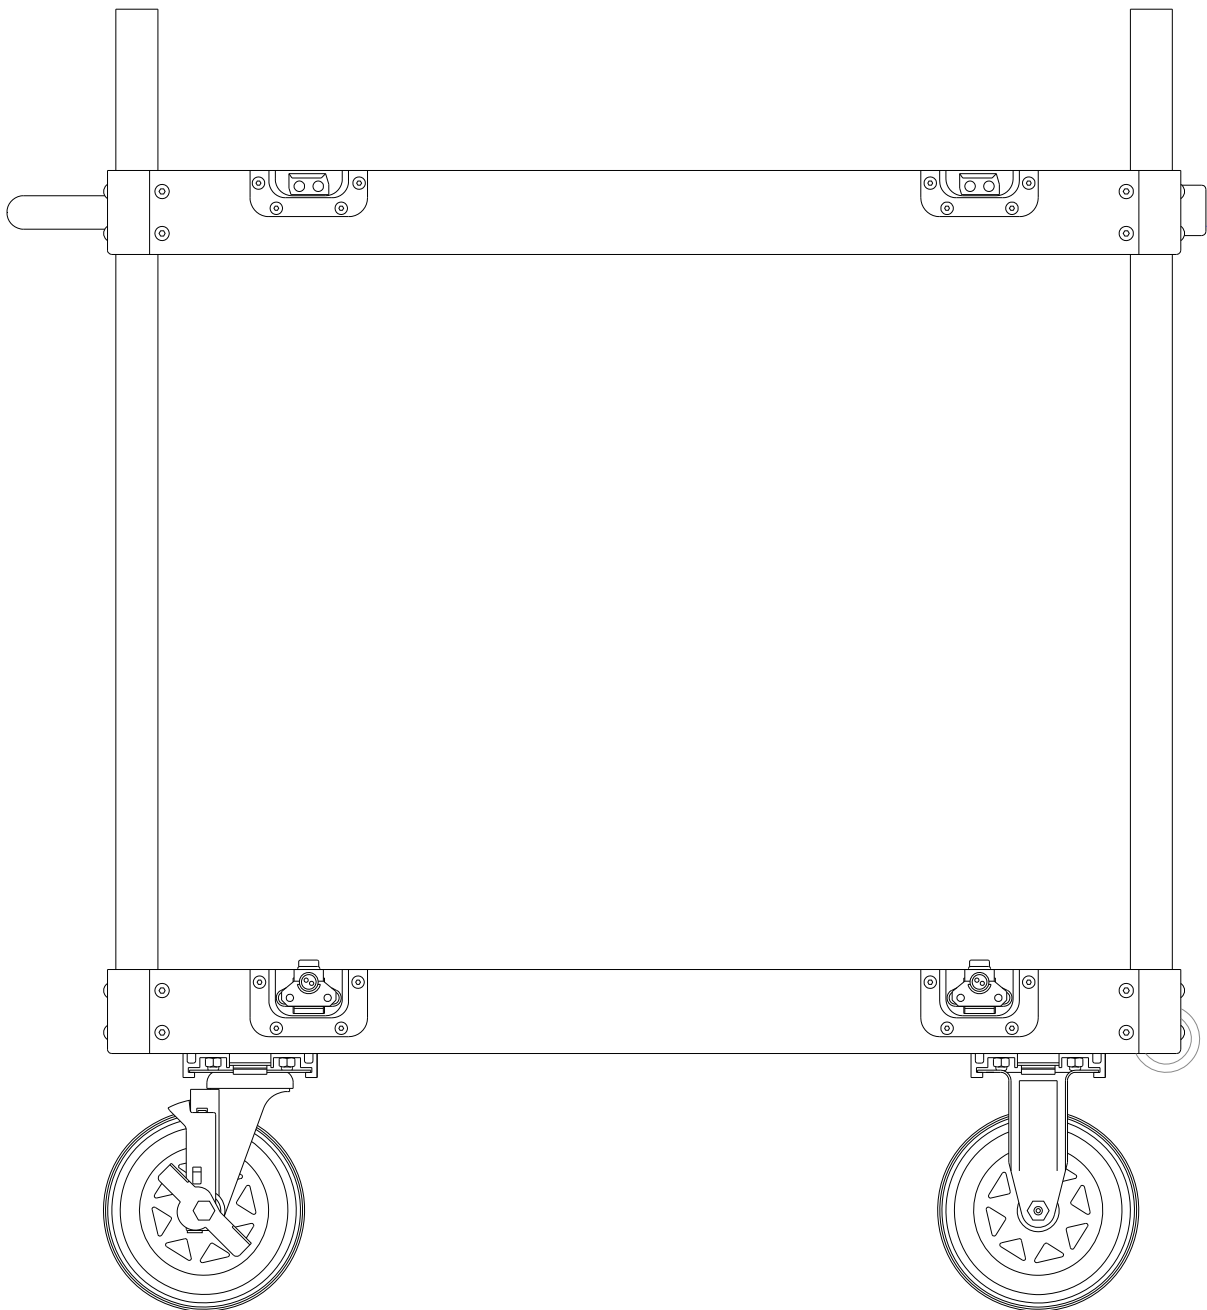

Mini Flight Case Cart

Part No. TR-06 MINI**Sale Price:** \$ 1,425.00**Material:** Aluminum**Color:** Black Hammertone**Max. Capacity:** 500 lbs.**Weight:** 46.5 lbs. / 21.2 kgs.**Dimensions:** L35 3/4" x W18 1/4" x H38 3/4"

L90.8cm x W46.3cm x H98.4cm

L35 3/4" x W18 1/4" x H5 3/4" (Folded)

L90.8cm x W46.3cm x H14.6cm (Folded)

**Features:**

- All Aluminum Construction with Stainless Steel Hardware
- Adjustable Top Shelf (2.5" - 31")
- (4) Upright 31" Round Poles (Hold Shelves and Accessories)
- Full size Push/Pull Handle
- Quick Release Foam Filled Wheels with Safety Lock
- Wheels: (2) 6" Rigid Casters & (2) 6" Swivel Casters with Brake
- AC Outlet Ready (Can be installed at later date)
- Individual Bags to store Upright Poles and Wheels for protection
- No tools necessary
- Collapses down to 5 3/4" height
- Uses most Magliner accessories
- 8% Lighter than Similar Models
- Fully collapsible
- Lifetime Warranty

Options:

- Middle Shelf (**TR-06 MINI A3**) \$ 575.00

Replacement parts:

- 6" Rigid Caster with Foam Filled Tire (**W-06 RCX THIN CF BK**) \$ 35.00
- 6" Swivel Caster with Brake and Foam Filled Tire (**W-06 SCBRX THIN CF BK**) \$ 40.00
- 31" x 1 1/4" Diam. Upright Round Pole (**TR-06 A31**) \$ 24.00
- 5/16" x 3/4" Comfort Grip (**PRONG-02 CG MINI**) \$ 2.75