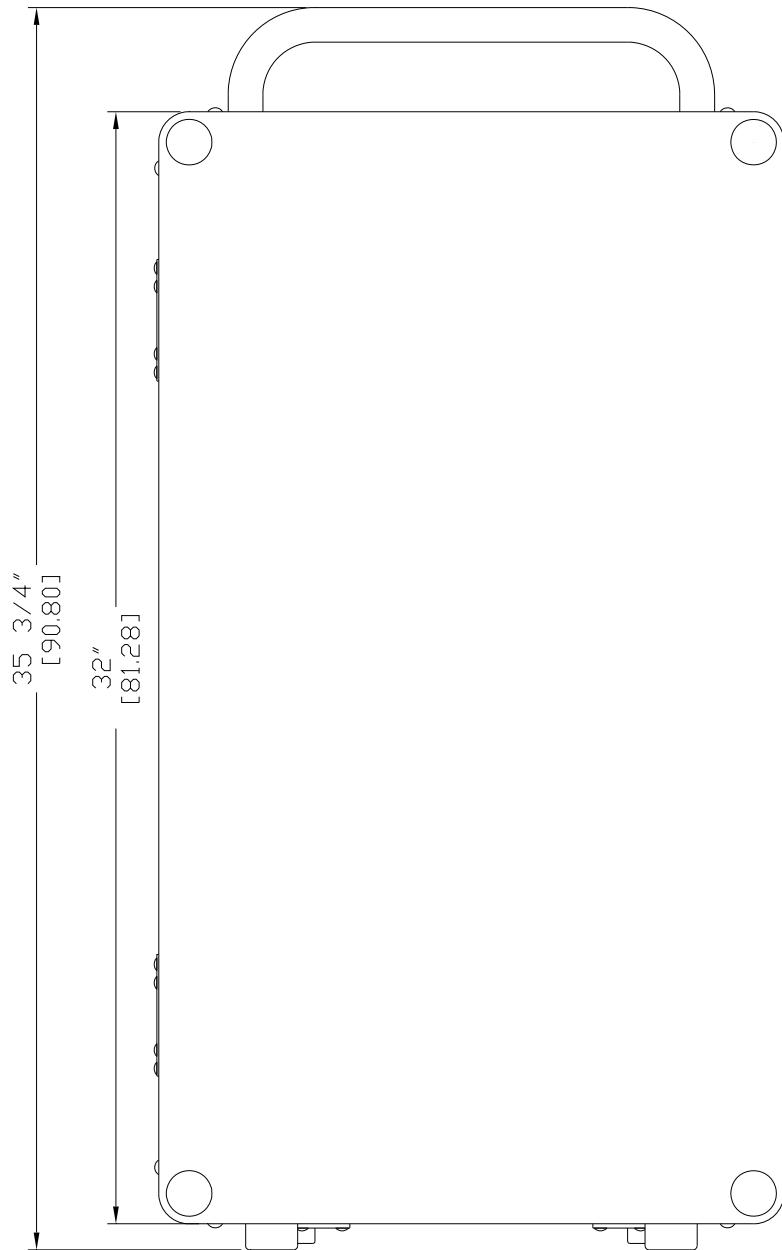

Backstage Equipment, Inc.

8052 Lankershim Bl. • North Hollywood, CA 91605 • USA

Tel (818) 504-6026 • Fax (818) 504-6180 • info@backstageweb.com • www.backstageweb.com