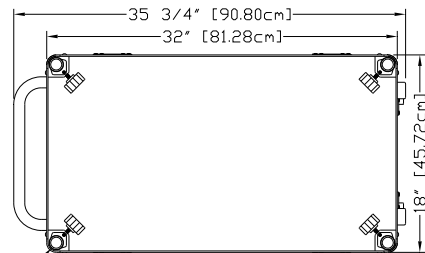

ø1 1/4" [ø3.18cm]