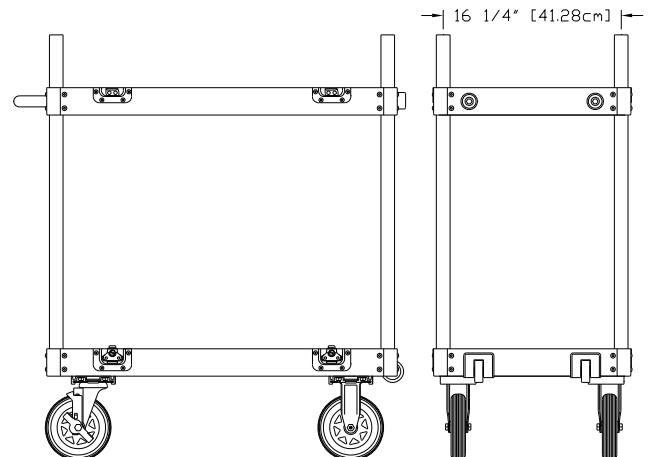

Accessories (Cont.):

- Mag LCD Tilter Head Pin Adapter (**MAG-LCD MR-04**) $ 48.00
- Mini Flight Case Cart Hi/Lo Hat Holder (**TR-06 MINI O**) $ 230.00
- Mini Flight Case Cart Steadi-Cam Riser Unit (**TR-06 MINI SPR**) $ 675.00
- Mini Flight Case Cart Steadi-Cam Vest Holder (**TR-06 MINI SV**) $ 235.00
- Mini Flight Case Cart 16" Keyboard Tray (**TR-06 MINI K**) $ 80.00
- Mag Mic Boom Grip & Base with Locking System (Large) (**MAG-R4 LK-X**) $ 85.00
- Mag Mic Boom Grip & Base with Locking System (Small) (**MAG-R2 LK-X**) $ 80.00
- Mag Umbrella (Black, White, Red) (**MAG-U**) $ 260.00
- Mag DIT HD Tent (**MAG-U HD**) $ 1,075.00
- Mag Umbrella Holder (**MAG-UH**) $ 85.00
- Mag 3" Cable Holder (**MAG-CH3**) $ 19.50
- Mag 6" Cable Holder (**MAG-CH6**) $ 22.00
- Mag Cup Holder (**MAG-Q CH**) $ 45.00
- Mag Foldable Cup Holder (**MAG-Q CHF**) $ 28.00

* Universal AC Outlets will work in the following countries: United States, Europe, United Kingdom, Australia, New Zealand Japan, Korea and many others.

ø1 1/4" [ø3.18cm]