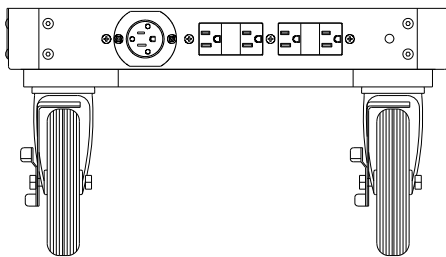

Accessories (Cont.):

- Mag LCD Tilter Head Pin Adapter (**MAG-LCD MR-04**) \$ 48.00
- Mini Flight Case Cart Hi/Lo Hat Holder (**TR-06 MINI O**) \$ 230.00
- Mini Flight Case Cart Steadi-Cam Riser Unit (**TR-06 MINI SPR**) \$ 675.00
- Mini Flight Case Cart Steadi-Cam Vest Holder (**TR-06 MINI SV**) \$ 235.00
- Mini Flight Case Cart 16" Keyboard Tray (**TR-06 MINI K**) \$ 80.00
- Mag Mic Boom Grip & Base with Locking System (Large) (**MAG-R4 LK-X**) \$ 85.00
- Mag Mic Boom Grip & Base with Locking System (Small) (**MAG-R2 LK-X**) \$ 80.00
- Mag Umbrella (Black, White, Red) (**MAG-U**) \$ 260.00
- Mag DIT HD Tent (**MAG-U HD**) \$ 1,075.00
- Mag Umbrella Holder (**MAG-UH**) \$ 85.00
- Mag 3" Cable Holder (**MAG-CH3**) \$ 19.50
- Mag 6" Cable Holder (**MAG-CH6**) \$ 22.00
- Mag Cup Holder (**MAG-Q CH**) \$ 45.00
- Mag Foldable Cup Holder (**MAG-Q CHF**) \$ 28.00

* Universal AC Outlets will work in the following countries: United States, Europe, United Kingdom, Australia, New Zealand Japan, Korea and many others.

Wheels and Upright Poles stored for shipping

Upright Pole Locking System Close-up

Quick Release Wheels with Safety Lock

TR-06 MINI with (3) *Universal AC Outlets

TR-06 MINI with (2) *Universal AC Outlets & (2) USB

TR-06 MINI with (2) Standard AC Outlets

TR-06 MINI with (2) Standard AC Outlets & (2) USB