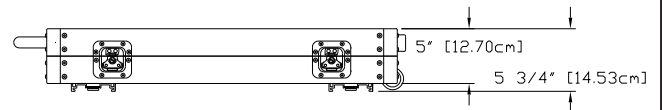

Quick Release Wheels with Safety Lock

TR-06 MINI with (3) *Universal AC Outlets

TR-06 MINI with (2) *Universal AC Outlets & (2) USB

TR-06 MINI with (2) Standard AC Outlets

TR-06 MINI with (2) Standard AC Outlets & (2) USB