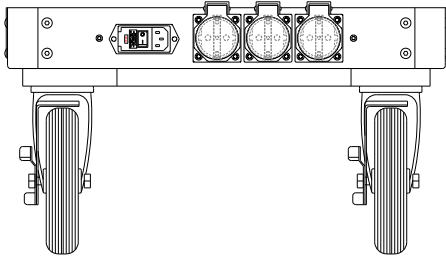

Accessories (Cont.):

- Mag LCD Tilter Head Pin Adapter (**MAG-LCD MR-04**) \$ 48.00
- Mini Flight Case Cart Hi/Lo Hat Holder (**TR-06 MINI O**) \$ 230.00
- Mini Flight Case Cart Steadi-Cam Riser Unit (**TR-06 MINI SPR**) \$ 675.00
- Mini Flight Case Cart Steadi-Cam Vest Holder (**TR-06 MINI SV**) \$ 235.00
- Mini Flight Case Cart 16" Keyboard Tray (**TR-06 MINI K**) \$ 80.00
- Mag Mic Boom Grip & Base with Locking System (Large) (**MAG-R4 LK-X**) \$ 85.00
- Mag Mic Boom Grip & Base with Locking System (Small) (**MAG-R2 LK-X**) \$ 80.00
- Mag Umbrella (Black, White, Red) (**MAG-U**) \$ 260.00
- Mag DIT HD Tent (**MAG-U HD**) \$ 1,075.00
- Mag Umbrella Holder (**MAG-UH**) \$ 85.00
- Mag 3" Cable Holder (**MAG-CH3**) \$ 19.50
- Mag 6" Cable Holder (**MAG-CH6**) \$ 22.00
- Mag Cup Holder (**MAG-Q CH**) \$ 45.00
- Mag Foldable Cup Holder (**MAG-Q CHF**) \$ 28.00

* Universal AC Outlets will work in the following countries: United States, Europe, United Kingdom, Australia, New Zealand Japan, Korea and many others.

Wheels and Upright Poles stored for shipping

Upright Pole Locking System Close-up

Quick Release Wheels with Safety Lock

TR-06 MINI with (3) *Universal AC Outlets

TR-06 MINI with (2) *Universal AC Outlets & (2) USB

TR-06 MINI with (2) Standard AC Outlets

TR-06 MINI with (2) Standard AC Outlets & (2) USB