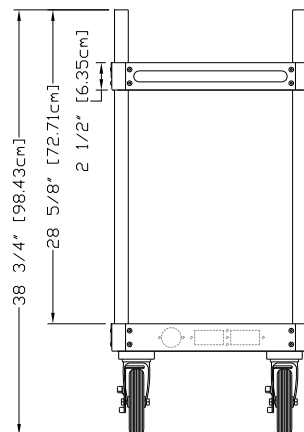

Accessories (Cont.):

- Mag LCD Tilter Head Pin Adapter (**MAG-LCD MR-04**) $ 48.00
- Mini Flight Case Cart Hi/Lo Hat Holder (**TR-06 MINI O**) $ 230.00
- Mini Flight Case Cart Steadi-Cam Riser Unit (**TR-06 MINI SPR**) $ 675.00
- Mini Flight Case Cart Steadi-Cam Vest Holder (**TR-06 MINI SV**) $ 235.00
- Mini Flight Case Cart 16" Keyboard Tray (**TR-06 MINI K**) $ 80.00
- Mag Mic Boom Grip & Base with Locking System (Large) (**MAG-R4 LK-X**) $ 85.00
- Mag Mic Boom Grip & Base with Locking System (Small) (**MAG-R2 LK-X**) $ 80.00
- Mag Umbrella (Black, White, Red) (**MAG-U**) $ 260.00
- Mag DIT HD Tent (**MAG-U HD**) $ 1,075.00
- Mag Umbrella Holder (**MAG-UH**) $ 85.00
- Mag 3" Cable Holder (**MAG-CH3**) $ 19.50
- Mag 6" Cable Holder (**MAG-CH6**) $ 22.00
- Mag Cup Holder (**MAG-Q CH**) $ 45.00
- Mag Foldable Cup Holder (**MAG-Q CHF**) $ 28.00

* Universal AC Outlets will work in the following countries: United States, Europe, United Kingdom, Australia, New Zealand Japan, Korea and many others.

ø1 1/4" [ø3.18cm]