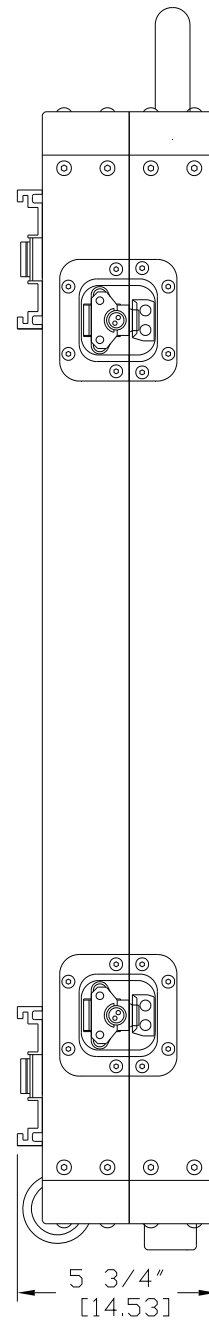

Backstage Equipment, Inc.

8052 Lankershim Bl. • North Hollywood, CA 91605 • USA

Tel (818) 504-6026 • Fax (818) 504-6180 • info@backstageweb.com • www.backstageweb.com