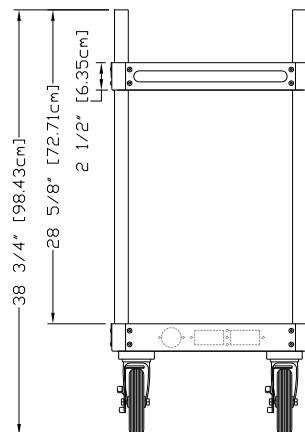

ADP 5/8" Baby Pin Mounted on Vertical Pole

Ø 1 1/4" [Ø3.18cm]

Backstage Equipment, Inc.

8052 Lankershim Bl. • North Hollywood, CA 91605 • USA

Tel (818) 504-6026 • Fax (818) 504-6180 • info@backstageweb.com • www.backstageweb.com