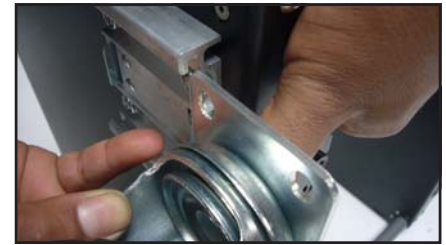

Quick Release Wheels with Safety Lock