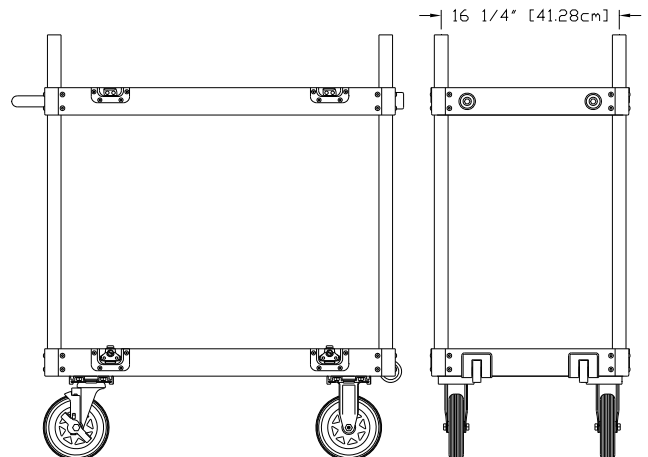

Accessories (Cont.):

- Mag LCD Tilter Head Pin Adapter (**MAG-LCD MR-04**) $ 52.00
- Mini Flight Case Cart Steadi-Cam Riser Unit (**TR-06 MINI SPR**) $ 427.00
- Mini Flight Case Cart Steadi-Cam Vest Holder (**TR-06 MINI SV**) $ 235.00
- Mini Flight Case Cart 16" Keyboard Tray (**TR-06 MINI K**) $ 86.00
- Mag Mic Boom Grip & Base with Locking System (Large) (**MAG-R4 LK-X**) $ 92.00
- Mag Mic Boom Grip & Base with Locking System (Small) (**MAG-R2 LK-X**) $ 86.50
- ADP 5/8" Baby Pin (**PIN (ADP)**) $ 85.00
- Mag Umbrella (Black, White, Red) (**MAG-U**) $ 297.00
- Mag DIT HD Tent (**MAG-U HD**) $ 1,245.00
- Mag Umbrella Holder (**MAG-UH**) $ 103.00
- Mag 3" Cable Holder (**MAG-CH3**) $ 21.00
- Mag 6" Cable Holder (**MAG-CH6**) $ 23.75
- Mag Cup Holder (**MAG-Q CH**) $ 49.00
- Mag Foldable Cup Holder (**MAG-Q CHF**) $ 30.00

* Universal AC Outlets will work in the following countries: United States, Europe, United Kingdom, Australia, New Zealand Japan, Korea and many others.

Ø 1 1/4" [Ø3.18cm]