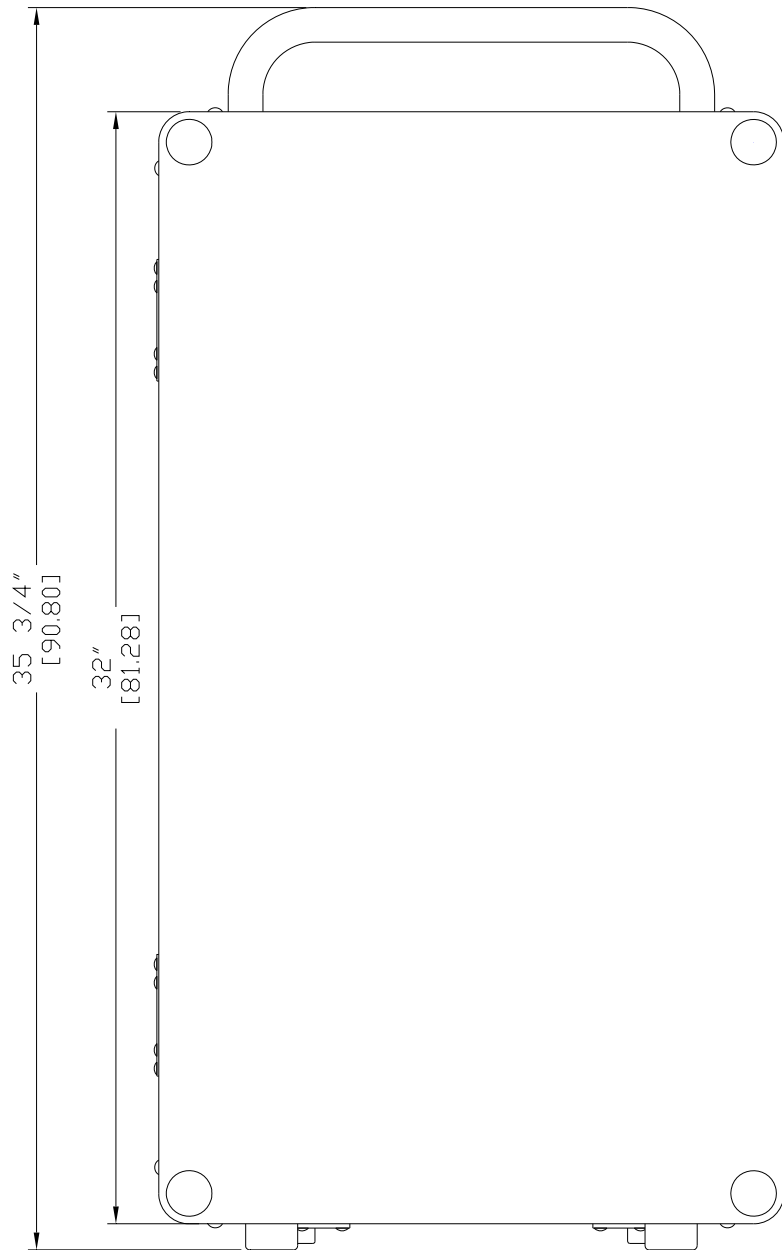

L90.8cm x W46.3cm x H98.4cm

L35 3/4" x W18 1/4" x H5 3/4" (Folded)

L90.8cm x W46.3cm x H14.6cm (Folded)

**Features:**

- All Aluminum Construction with Stainless Steel Hardware
- Adjustable Top Shelf (2.5" - 31")
- (4) Upright 31" Round Poles (Hold Shelves and Accessories)
- Full size Push/Pull Handle
- Quick Release Foam Filled Wheels with Safety Lock
- Wheels: (2) 6" Rigid Casters & (2) 6" Swivel Casters with Brake
- AC Outlet Ready (Can be installed at later date)
- Individual Bags to store Upright Poles and Wheels for protection
- No tools necessary
- Collapses down to 5 3/4" height
- Uses most Magliner accessories
- 8% Lighter than Similar Models
- Fully collapsible
- Lifetime Warranty

ADP 5/8" Baby Pin Mounted on Vertical Pole

Ø 1 1/4" [Ø3.18cm]

Backstage Equipment, Inc.

8052 Lankershim Bl. • North Hollywood, CA 91605 • USA

Tel (818) 504-6026 • Fax (818) 504-6180 • info@backstageweb.com • www.backstageweb.com