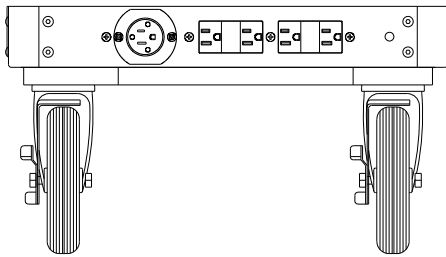

TR-06 MINI with (2) Standard AC Outlets