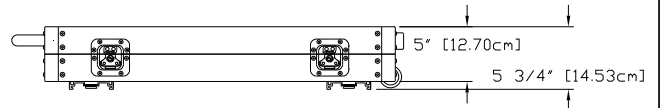

Ø 1 1/4" [Ø3.18cm]