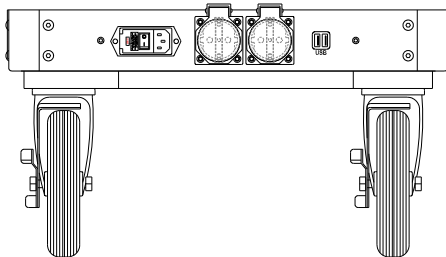

Accessories (Cont.):

- Mag LCD Tilter Head Pin Adapter (**MAG-LCD MR-04**) \$ 52.00
- Mini Flight Case Cart Steadi-Cam Riser Unit (**TR-06 MINI SPR**) \$ 427.00
- Mini Flight Case Cart Steadi-Cam Vest Holder (**TR-06 MINI SV**) \$ 235.00
- Mini Flight Case Cart 16" Keyboard Tray (**TR-06 MINI K**) \$ 86.00
- Mag Mic Boom Grip & Base with Locking System (Large) (**MAG-R4 LK-X**) \$ 92.00
- Mag Mic Boom Grip & Base with Locking System (Small) (**MAG-R2 LK-X**) \$ 86.50
- ADP 5/8" Baby Pin (**PIN (ADP)**) \$ 85.00
- Mag Umbrella (Black, White, Red) (**MAG-U**) \$ 297.00
- Mag DIT HD Tent (**MAG-U HD**) \$ 1,245.00
- Mag Umbrella Holder (**MAG-UH**) \$ 103.00
- Mag 3" Cable Holder (**MAG-CH3**) \$ 21.00
- Mag 6" Cable Holder (**MAG-CH6**) \$ 23.75
- Mag Cup Holder (**MAG-Q CH**) \$ 49.00
- Mag Foldable Cup Holder (**MAG-Q CHF**) \$ 30.00

* Universal AC Outlets will work in the following countries: United States, Europe, United Kingdom, Australia, New Zealand Japan, Korea and many others.

Wheels and Upright Poles stored for shipping

Upright Pole Locking System Close-up

Quick Release Wheels with Safety Lock

TR-06 MINI with (3) *Universal AC Outlets

TR-06 MINI with (2) *Universal AC Outlets & (2) USB

TR-06 MINI with (2) Standard AC Outlets

TR-06 MINI with (2) Standard AC Outlets & (2) USB