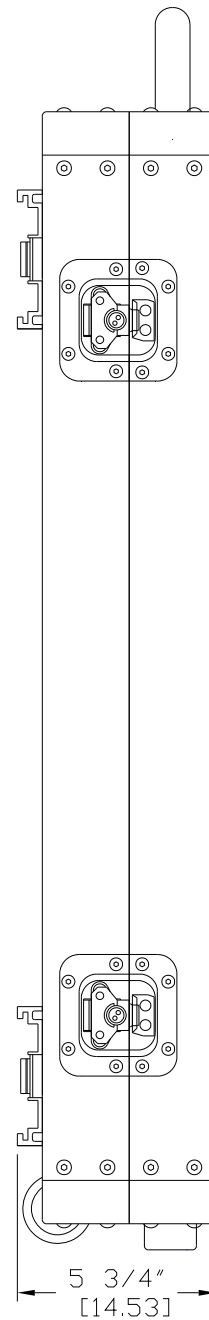

Backstage Equipment, Inc.

8052 Lankershim Bl. • North Hollywood, CA 91605 • USA

Tel (818) 504-6026 • Fax (818) 504-6180 • info@backstageweb.com • www.backstageweb.com