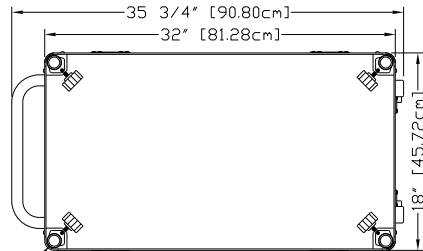

ADP 5/8" Baby Pin Mounted on Vertical Pole

Ø 1 1/4" [Ø3.18cm]

Backstage Equipment, Inc.

8052 Lankershim Bl. • North Hollywood, CA 91605 • USA

Tel (818) 504-6026 • Fax (818) 504-6180 • info@backstageweb.com • www.backstageweb.com